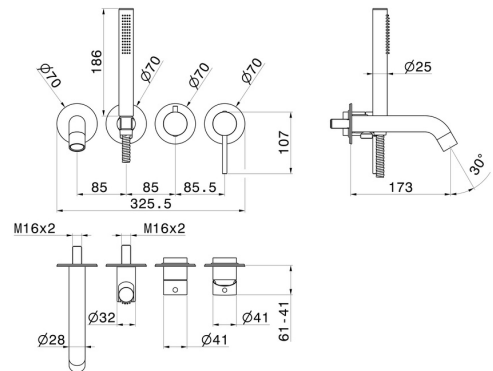

BLINK

4262E.59.064

Bath group. Ø70 - finish PVD Brushed Gun Metal

Consisting of: concealed single lever bath mixer with diverter, wall spout and shower set.

FEATURES

Material	Brass
Technology	Save Water
Installation	Wall concealed part
Hole type	4 holes
Diverter type	Mechanic diverter
Water mixing	Mechanical
Required for installation	<u>31088.00.000</u>

TECHNICAL DRAWING

BLINK

4262E.59.064

Bath group. Ø70 - finish PVD Brushed Gun Metal

AVAILABLE FINISHES

59.064

PVD Brushed Gun Metal

01.014