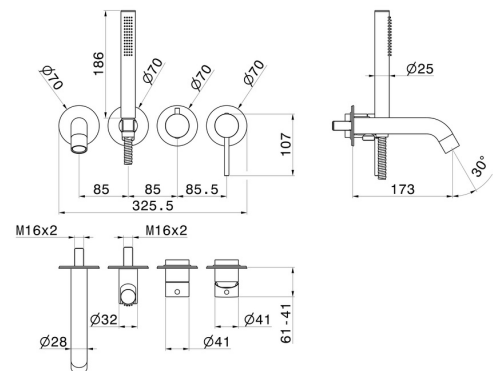

BLINK

4262E.59.066

Bath group. Ø70 - finish PVD Brushed steel

Consisting of: concealed single lever bath mixer with diverter, wall spout and shower set.

FEATURES

| | |
|---------------------------|----------------------------|
| Material | Brass |
| Technology | Save Water |
| Installation | Wall concealed part |
| Hole type | 4 holes |
| Diverter type | Mechanic diverter |
| Water mixing | Mechanical |
| Required for installation | <u>31088.00.000</u> |

TECHNICAL DRAWING

BLINK

4262E.59.066

Bath group. Ø70 - finish PVD Brushed steel

AVAILABLE FINISHES

59.066

PVD Brushed steel

01.014