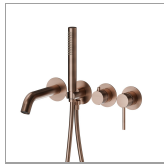

# BLINK

**4262E.59.067**

Bath group. Ø70 - finish PVD Brushed Copper Bronze

Consisting of: concealed single lever bath mixer with diverter, wall spout and shower set.

PVD Brushed Copper Bronze

## FEATURES

Material	<b>Brass</b>
Technology	<b>Save Water</b>
Installation	<b>Wall concealed part</b>
Hole type	<b>4 holes</b>
Diverter type	<b>Mechanic diverter</b>
Water mixing	<b>Mechanical</b>
Required for installation	<b><u>31088.00.000</u></b>

## TECHNICAL DRAWING

**BLINK**

**4262E.59.067**

Bath group. Ø70 - finish PVD Brushed Copper Bronze

**AVAILABLE FINISHES**

---

**59.067**

PVD Brushed Copper Bronze

**01.014**

finish Matt White

**01.093**

finish Matt Black

**21.018**

finish Chrome

**47.083**

finish Groove Bronze