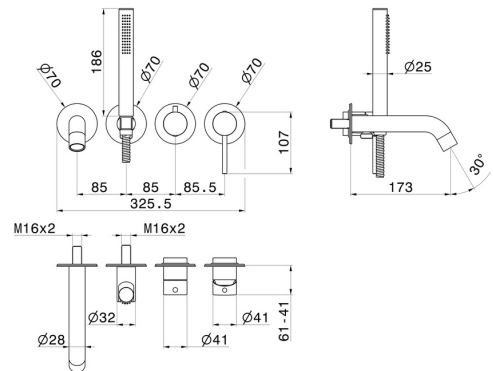

# BLINK

**4262E.59.067**

Bath group. Ø70 - finish PVD Brushed Copper Bronze

Consisting of: concealed single lever bath mixer with diverter, wall spout and shower set.

PVD Brushed Copper Bronze

## FEATURES

Material	<b>Brass</b>
Technology	<b>Save Water</b>
Installation	<b>Wall concealed part</b>
Hole type	<b>4 holes</b>
Diverter type	<b>Mechanic diverter</b>
Water mixing	<b>Mechanical</b>
Required for installation	<b><u>31088.00.000</u></b>

## TECHNICAL DRAWING

**BLINK**

**4262E.59.067**

Bath group. Ø70 - finish PVD Brushed Copper Bronze

**AVAILABLE FINISHES**

---

**59.067**

PVD Brushed Copper Bronze