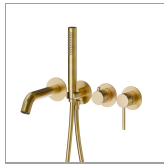

# BLINK

**4262E.59.097**

Bath group. Ø70 - finish PVD Brushed Gold

Consisting of: concealed single lever bath mixer with diverter, wall spout and shower set.

## FEATURES

Material	<b>Brass</b>
Technology	<b>Save Water</b>
Installation	<b>Wall concealed part</b>
Hole type	<b>4 holes</b>
Diverter type	<b>Mechanic diverter</b>
Water mixing	<b>Mechanical</b>
Required for installation	<b><u>31088.00.000</u></b>

## TECHNICAL DRAWING

**BLINK**

**4262E.59.097**

Bath group. Ø70 - finish PVD Brushed Gold

**AVAILABLE FINISHES**

---

**59.097**

PVD Brushed Gold

**01.014**

finish Matt White

**01.093**

finish Matt Black

**21.018**

finish Chrome

**47.083**

finish Groove Bronze