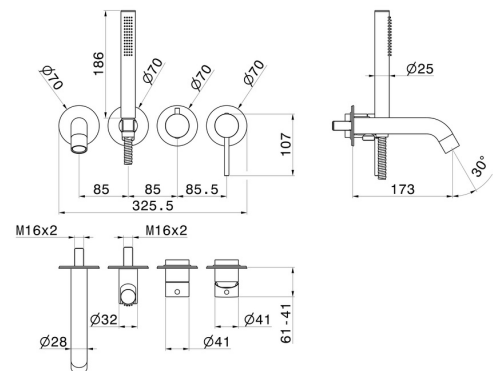

# BLINK

**4262E.59.097**

Bath group. Ø70 - finish PVD Brushed Gold

Consisting of: concealed single lever bath mixer with diverter, wall spout and shower set.

## FEATURES

Material	<b>Brass</b>
Technology	<b>Save Water</b>
Installation	<b>Wall concealed part</b>
Hole type	<b>4 holes</b>
Diverter type	<b>Mechanic diverter</b>
Water mixing	<b>Mechanical</b>
Required for installation	<b><u>31088.00.000</u></b>

## TECHNICAL DRAWING

**BLINK**

**4262E.59.097**

Bath group. Ø70 - finish PVD Brushed Gold

**AVAILABLE FINISHES**

---

**59.097**

PVD Brushed Gold