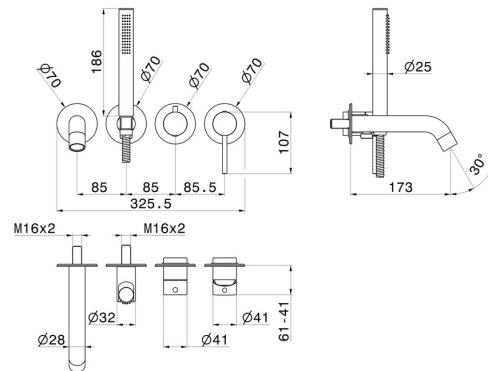

BLINK

4262E.59.098

Bath group. Ø70 - finish PVD Brushed Pale Gold

Consisting of: concealed single lever bath mixer with diverter, wall spout and shower set.

FEATURES

Material	Brass
Technology	Save Water
Installation	Wall concealed part
Hole type	4 holes
Diverter type	Mechanic diverter
Water mixing	Mechanical
Required for installation	<u>31088.00.000</u>

TECHNICAL DRAWING

BLINK

4262E.59.098

Bath group. Ø70 - finish PVD Brushed Pale Gold

AVAILABLE FINISHES

59.098

PVD Brushed Pale Gold

01.014