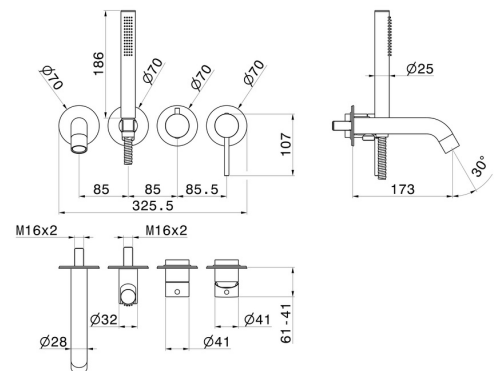

BLINK

4262E.61.020

Bath group. Ø70 - finish PVD Glossy Gold

Consisting of: concealed single lever bath mixer with diverter, wall spout and shower set.

FEATURES

Material	Brass
Technology	Save Water
Installation	Wall concealed part
Hole type	4 holes
Diverter type	Mechanic diverter
Water mixing	Mechanical
Required for installation	<u>31088.00.000</u>

TECHNICAL DRAWING

BLINK

4262E.61.020

Bath group. Ø70 - finish PVD Glossy Gold

AVAILABLE FINISHES

61.020

PVD Glossy Gold

01.014