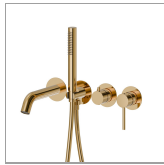

BLINK

4262E.61.020

Bath group. Ø70 - finish PVD Glossy Gold

Consisting of: concealed single lever bath mixer with diverter, wall spout and shower set.

FEATURES

Material	Brass
Technology	Save Water
Installation	Wall concealed part
Hole type	4 holes
Diverter type	Mechanic diverter
Water mixing	Mechanical
Required for installation	<u>31088.00.000</u>

TECHNICAL DRAWING

BLINK

4262E.61.020

Bath group. Ø70 - finish PVD Glossy Gold

AVAILABLE FINISHES

61.020

PVD Glossy Gold

01.014

finish Matt White

01.093

finish Matt Black

21.018

finish Chrome

47.083

finish Groove Bronze

58.061

finish PVD Brushed Copper Bronze

59.097

finish PVD Brushed Gold

59.098

finish PVD Brushed Pale Gold

 **M0.070**
finish Titanium Satin

 **M0.071**
finish Gold Satin

 **M0.072**
finish Copper Satin