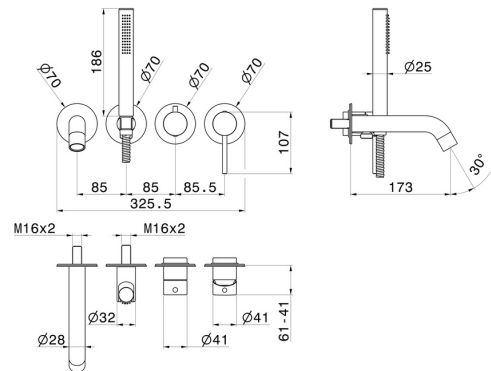

BLINK

4262E.M0.070

Bath group. Ø70 - finish Titanium Satin

Consisting of: concealed single lever bath mixer with diverter, wall spout and shower set.

FEATURES

Material	Brass
Technology	Save Water
Installation	Wall concealed part
Hole type	4 holes
Diverter type	Mechanic diverter
Water mixing	Mechanical
Required for installation	<u>31088.00.000</u>

TECHNICAL DRAWING

BLINK

4262E.M0.070

Bath group. Ø70 - finish Titanium Satin

AVAILABLE FINISHES

M0.070

Titanium Satin

01.014