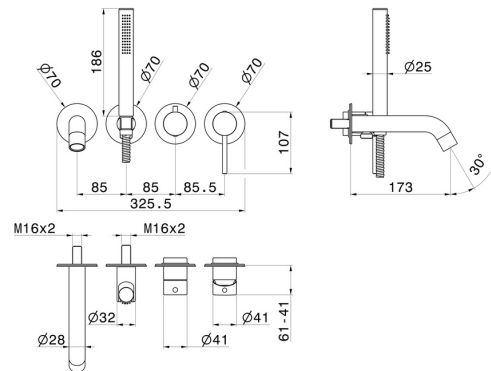

## 4262E.M0.071

Bath group. Ø70 - finish Gold Satin

Consisting of: concealed single lever bath mixer with diverter, wall spout and shower set.

### FEATURES

Material	<b>Brass</b>
Technology	<b>Save Water</b>
Installation	<b>Wall concealed part</b>
Hole type	<b>4 holes</b>
Diverter type	<b>Mechanic diverter</b>
Water mixing	<b>Mechanical</b>
Required for installation	<b><u>31088.00.000</u></b>

### TECHNICAL DRAWING

**BLINK**

**4262E.M0.071**

Bath group. Ø70 - finish Gold Satin

**AVAILABLE FINISHES**

---

**M0.071**

Gold Satin