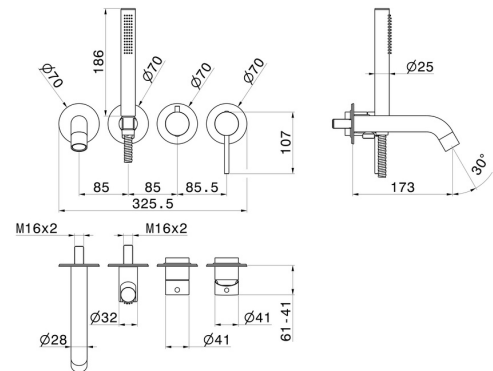

BLINK

4262E.M0.072

Bath group. Ø70 - finish Copper Satin

Consisting of: concealed single lever bath mixer with diverter, wall spout and shower set.

FEATURES

Material	Brass
Technology	Save Water
Installation	Wall concealed part
Hole type	4 holes
Diverter type	Mechanic diverter
Water mixing	Mechanical
Required for installation	<u>31088.00.000</u>

TECHNICAL DRAWING

BLINK

4262E.M0.072

Bath group. Ø70 - finish Copper Satin

AVAILABLE FINISHES

M0.072

Copper Satin

01.014