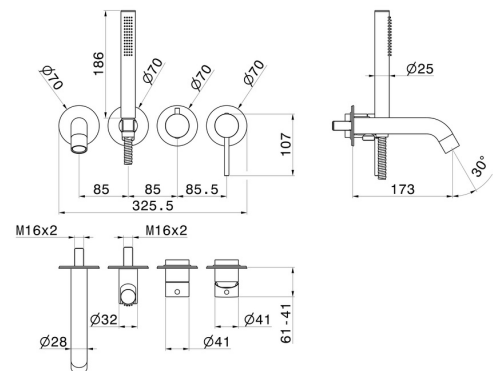

## 4262E.M0.075

Bath group. Ø70 - finish Copper Glossy

Consisting of: concealed single lever bath mixer with diverter, wall spout and shower set.

### FEATURES

Material	<b>Brass</b>
Technology	<b>Save Water</b>
Installation	<b>Wall concealed part</b>
Hole type	<b>4 holes</b>
Diverter type	<b>Mechanic diverter</b>
Water mixing	<b>Mechanical</b>
Required for installation	<b><u>31088.00.000</u></b>

### TECHNICAL DRAWING

**BLINK**

**4262E.M0.075**

Bath group. Ø70 - finish Copper Glossy

**AVAILABLE FINISHES**

---

**M0.075**

Copper Glossy