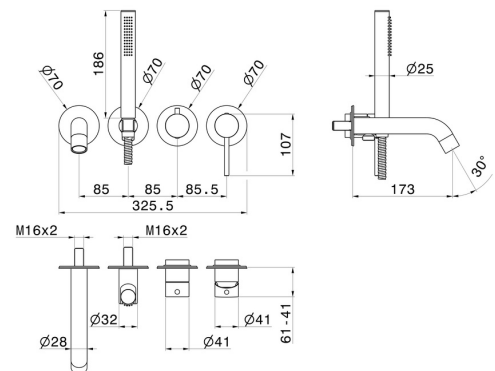

BLINK

4262E.M0.077

Bath group. Ø70 - finish Carbon Satin

Consisting of: concealed single lever bath mixer with diverter, wall spout and shower set.

FEATURES

Material	Brass
Technology	Save Water
Installation	Wall concealed part
Hole type	4 holes
Diverter type	Mechanic diverter
Water mixing	Mechanical
Required for installation	<u>31088.00.000</u>

TECHNICAL DRAWING

BLINK

4262E.M0.077

Bath group. Ø70 - finish Carbon Satin

AVAILABLE FINISHES

M0.077

Carbon Satin

01.014