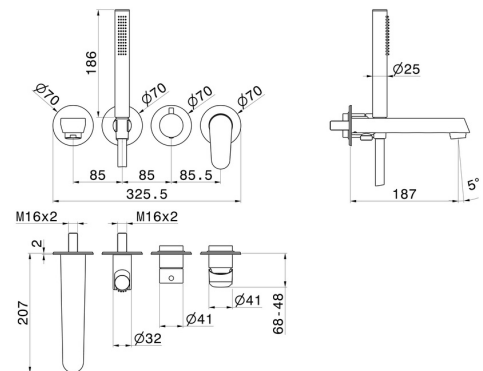

# NIO

**68973E.01.093**

Bath group. Ø70 - finish Matt Black

External part. Consisting of: concealed single lever bath mixer with diverter, wall spout and shower set

## FEATURES

Material	<b>Brass</b>
Technology	<b>Save Water</b>
Installation	<b>Wall concealed part</b>
Control type	<b>Single lever</b>
Diverter type	<b>Mechanic diverter</b>
Water mixing	<b>Mechanical</b>
Required for installation	<b><u>31088.00.000</u></b>

## TECHNICAL DRAWING

**NIO**

**68973E.01.093**

Bath group. Ø70 - finish Matt Black

**59.097**

finish PVD Brushed Gold