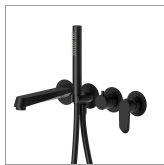

# NIO

**68973E.01.093**

Bath group. Ø70 - finish Matt Black

External part. Consisting of: concealed single lever bath mixer with diverter, wall spout and shower set

## FEATURES

Material	<b>Brass</b>
Technology	<b>Save Water</b>
Installation	<b>Wall concealed part</b>
Control type	<b>Single lever</b>
Diverter type	<b>Mechanic diverter</b>
Water mixing	<b>Mechanical</b>
Required for installation	<b><u>31088.00.000</u></b>

## TECHNICAL DRAWING

**NIO**

**68973E.01.093**

Bath group. Ø70 - finish Matt Black