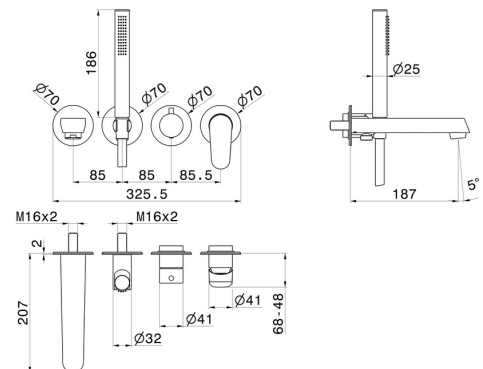

NIO

68973E.21.018

Bath group. Ø70 - finish Chrome

External part. Consisting of: concealed single lever bath mixer with diverter, wall spout and shower set

FEATURES

Material	Brass
Technology	Save Water
Installation	Wall concealed part
Control type	Single lever
Diverter type	Mechanic diverter
Water mixing	Mechanical
Required for installation	<u>31088.00.000</u>

TECHNICAL DRAWING

NIO

68973E.21.018

Bath group. Ø70 - finish Chrome

AVAILABLE FINISHES

21.018

Chrome

01.093