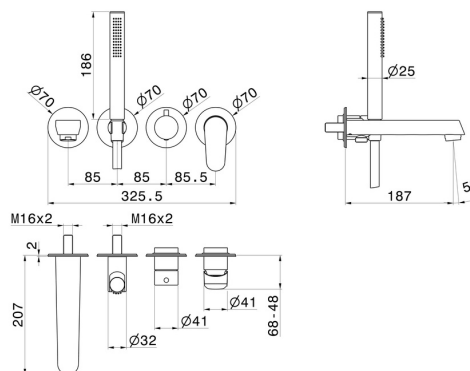

NIO

68973E.59.066

Bath group. Ø70 - finish PVD Brushed steel

External part. Consisting of: concealed single lever bath mixer with diverter, wall spout and shower set

FEATURES

Material	Brass
Technology	Save Water
Installation	Wall concealed part
Control type	Single lever
Diverter type	Mechanic diverter
Water mixing	Mechanical
Required for installation	<u>31088.00.000</u>

TECHNICAL DRAWING

 **AR Preview**
try it in your home

More Details
on our [website](#)

NIO

68973E.59.066

Bath group. Ø70 - finish PVD Brushed steel

AVAILABLE FINISHES

59.066