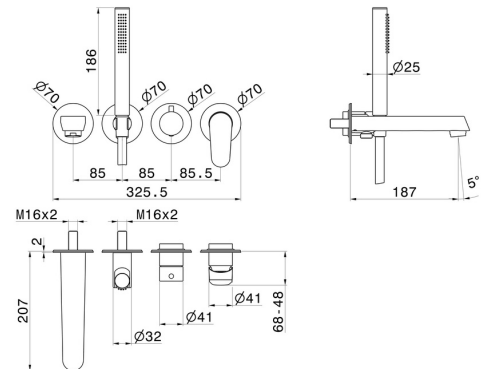

NIO

68973E.59.097

Bath group. Ø70 - finish PVD Brushed Gold

External part. Consisting of: concealed single lever bath mixer with diverter, wall spout and shower set

FEATURES

Material	Brass
Technology	Save Water
Installation	Wall concealed part
Control type	Single lever
Diverter type	Mechanic diverter
Water mixing	Mechanical
Required for installation	<u>31088.00.000</u>

TECHNICAL DRAWING

NIO

68973E.59.097

Bath group. Ø70 - finish PVD Brushed Gold

AVAILABLE FINISHES

59.097

PVD Brushed Gold

01.093