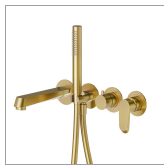

NIO

68973E.59.097

Bath group. Ø70 - finish PVD Brushed Gold

External part. Consisting of: concealed single lever bath mixer with diverter, wall spout and shower set

FEATURES

Material	Brass
Technology	Save Water
Installation	Wall concealed part
Control type	Single lever
Diverter type	Mechanic diverter
Water mixing	Mechanical
Required for installation	<u>31088.00.000</u>

TECHNICAL DRAWING

NIO

68973E.59.097

Bath group. Ø70 - finish PVD Brushed Gold

AVAILABLE FINISHES

59.097

PVD Brushed Gold

01.093

finish Matt Black

21.018

finish Chrome

59.066

finish PVD Brushed steel