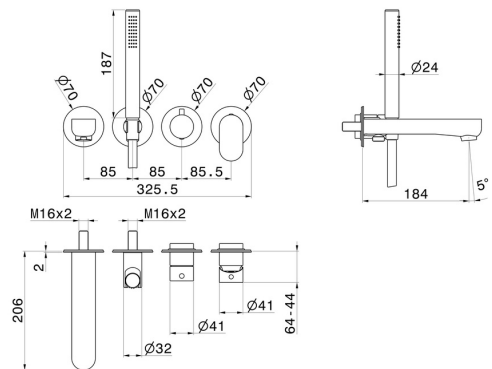

LINFA II

69471E.01.014

Bath group. Ø70 - finish Matt White

Consisting of: concealed single lever bath mixer with diverter, wall spout and shower set.

FEATURES

Material	Brass
Technology	Save Water
Installation	Wall concealed part
Hole type	4 holes
Diverter type	Mechanic diverter
Water mixing	Mechanical
Required for installation	<u>31088.00.000</u>

TECHNICAL DRAWING

LINFA II

69471E.01.014

Bath group. Ø70 - finish Matt White

AVAILABLE FINISHES

01.014

Matt White

01.093