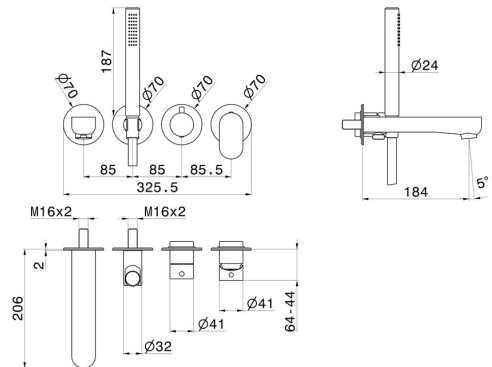

LINFA II

69471E.M0.070

Bath group. Ø70 - finish Titanium Satin

Consisting of: concealed single lever bath mixer with diverter, wall spout and shower set.

FEATURES

Material	Brass
Technology	Save Water
Installation	Wall concealed part
Hole type	4 holes
Diverter type	Mechanic diverter
Water mixing	Mechanical
Required for installation	<u>31088.00.000</u>

TECHNICAL DRAWING

LINFA II

69471E.M0.070

Bath group. Ø70 - finish Titanium Satin

AVAILABLE FINISHES

 **M0.070**
Titanium Satin

 **01.014**
finish Matt White

 **01.093**
finish Matt Black