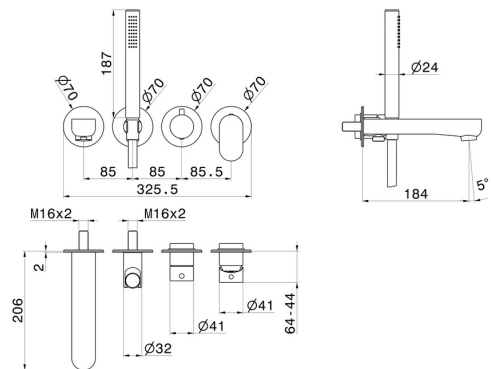

LINFA II

69471E.M0.072

Bath group. Ø70 - finish Copper Satin

Consisting of: concealed single lever bath mixer with diverter, wall spout and shower set.

FEATURES

Material	Brass
Technology	Save Water
Installation	Wall concealed part
Hole type	4 holes
Diverter type	Mechanic diverter
Water mixing	Mechanical
Required for installation	<u>31088.00.000</u>

TECHNICAL DRAWING

LINFA II

69471E.M0.072

Bath group. Ø70 - finish Copper Satin

AVAILABLE FINISHES

M0.072

Copper Satin

01.014