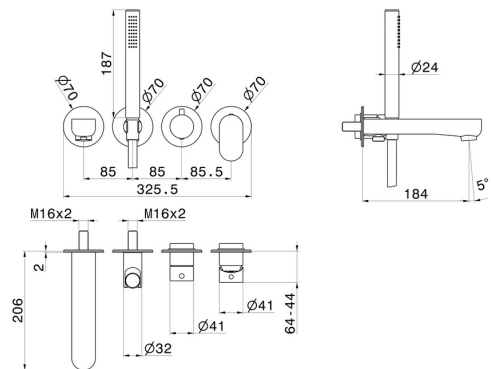

## 69471E.M0.075

Bath group. Ø70 - finish Copper Glossy

Consisting of: concealed single lever bath mixer with diverter, wall spout and shower set.

### FEATURES

Material	<b>Brass</b>
Technology	<b>Save Water</b>
Installation	<b>Wall concealed part</b>
Hole type	<b>4 holes</b>
Diverter type	<b>Mechanic diverter</b>
Water mixing	<b>Mechanical</b>
Required for installation	<b><u>31088.00.000</u></b>

### TECHNICAL DRAWING

 **AR Preview**  
try it in your home

**More Details**  
on our [website](#)

**LINFA II**

**69471E.M0.075**

Bath group. Ø70 - finish Copper Glossy

**AVAILABLE FINISHES**

---