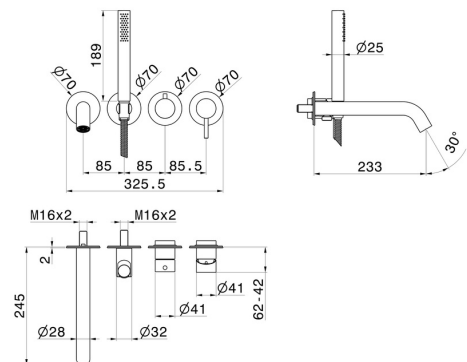

X-STEEL 316

69668EX.50.050

Bath group. Ø70 - finish Stainless Steel

External part. Consisting of: concealed single lever bath mixer with diverter, wall spout and shower set.

FEATURES

Material	Stainless Steel
Technology	Save Water
Installation	Wall concealed part
Hole type	4 holes
Diverter type	Mechanic diverter
Water mixing	Mechanical
Required for installation	<u>31088.00.000</u>

TECHNICAL DRAWING

 **AR Preview**
try it in your home

More Details
on our [website](#)

X-STEEL 316

69668EX.50.050

Bath group. Ø70 - finish Stainless Steel

AVAILABLE FINISHES

50.050