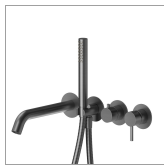

X-STEEL 316

69668EX.59.064

Bath group. Ø70 - finish PVD Brushed Gun Metal

External part. Consisting of: concealed single lever bath mixer with diverter, wall spout and shower set.

FEATURES

Material	Stainless Steel
Technology	Save Water
Installation	Wall concealed part
Hole type	4 holes
Diverter type	Mechanic diverter
Water mixing	Mechanical
Required for installation	<u>31088.00.000</u>

TECHNICAL DRAWING

X-STEEL 316

69668EX.59.064

Bath group. Ø70 - finish PVD Brushed Gun Metal

AVAILABLE FINISHES

59.064

PVD Brushed Gun Metal

50.050

finish Stainless Steel

59.067

finish PVD Brushed Copper Bronze

59.097

finish PVD Brushed Gold

59.098

finish PVD Brushed Pale Gold