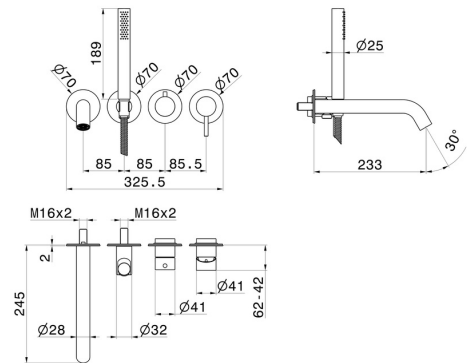

X-STEEL 316

69668EX.59.064

Bath group. Ø70 - finish PVD Brushed Gun Metal

External part. Consisting of: concealed single lever bath mixer with diverter, wall spout and shower set.

FEATURES

Material	Stainless Steel
Technology	Save Water
Installation	Wall concealed part
Hole type	4 holes
Diverter type	Mechanic diverter
Water mixing	Mechanical
Required for installation	<u>31088.00.000</u>

TECHNICAL DRAWING

X-STEEL 316

69668EX.59.064

Bath group. Ø70 - finish PVD Brushed Gun Metal

AVAILABLE FINISHES

59.064

PVD Brushed Gun Metal

50.050