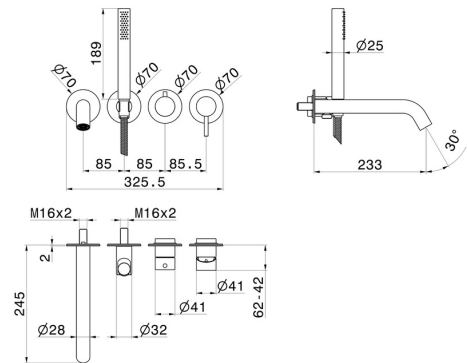

X-STEEL 316

69668EX.59.067

Bath group. Ø70 - finish PVD Brushed Copper Bronze

External part. Consisting of: concealed single lever bath mixer with diverter, wall spout and shower set.

FEATURES

Material	Stainless Steel
Technology	Save Water
Installation	Wall concealed part
Hole type	4 holes
Diverter type	Mechanic diverter
Water mixing	Mechanical
Required for installation	<u>31088.00.000</u>

TECHNICAL DRAWING

X-STEEL 316

69668EX.59.067

Bath group. Ø70 - finish PVD Brushed Copper Bronze

AVAILABLE FINISHES

59.067

PVD Brushed Copper Bronze

50.050