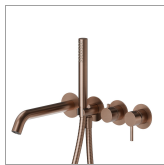

X-STEEL 316

69668EX.59.067

Bath group. Ø70 - finish PVD Brushed Copper Bronze

External part. Consisting of: concealed single lever bath mixer with diverter, wall spout and shower set.

FEATURES

Material	Stainless Steel
Technology	Save Water
Installation	Wall concealed part
Hole type	4 holes
Diverter type	Mechanic diverter
Water mixing	Mechanical
Required for installation	<u>31088.00.000</u>

TECHNICAL DRAWING

X-STEEL 316

69668EX.59.067

Bath group. Ø70 - finish PVD Brushed Copper Bronze

AVAILABLE FINISHES

59.067

PVD Brushed Copper Bronze

50.050

finish Stainless Steel

59.064

finish PVD Brushed Gun Metal

59.097

finish PVD Brushed Gold

59.098

finish PVD Brushed Pale Gold