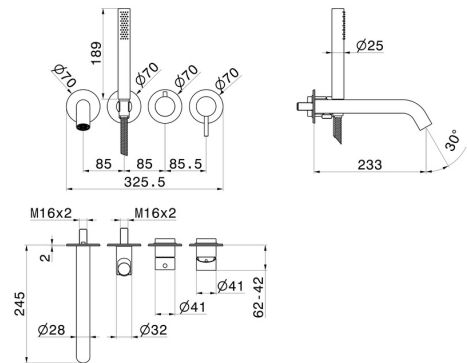

X-STEEL 316

69668EX.59.098

Bath group. Ø70 - finish PVD Brushed Pale Gold

External part. Consisting of: concealed single lever bath mixer with diverter, wall spout and shower set.

PVD Brushed Pale Gold

FEATURES

Material	Stainless Steel
Technology	Save Water
Installation	Wall concealed part
Hole type	4 holes
Diverter type	Mechanic diverter
Water mixing	Mechanical
Required for installation	<u>31088.00.000</u>

TECHNICAL DRAWING

X-STEEL 316

69668EX.59.098

Bath group. Ø70 - finish PVD Brushed Pale Gold

AVAILABLE FINISHES

59.098

PVD Brushed Pale Gold

50.050

finish Stainless Steel