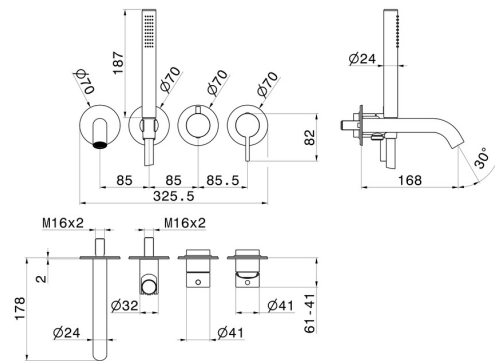

# BLINK CHIC

**71078E.21.018**

Bath group. Ø70 - finish Chrome

Consisting of: concealed single lever bath mixer with diverter, wall spout and shower set.

## FEATURES

Material	<b>Brass</b>
Technology	<b>Save Water</b>
Installation	<b>Wall concealed part</b>
Hole type	<b>4 holes</b>
Diverter type	<b>Mechanic diverter</b>
Water mixing	<b>Mechanical</b>
Required for installation	<b><u>31088.00.000</u></b>

## TECHNICAL DRAWING

**BLINK CHIC**

**71078E.21.018**

Bath group. Ø70 - finish Chrome

**AVAILABLE FINISHES**

---

**21.018**

Chrome