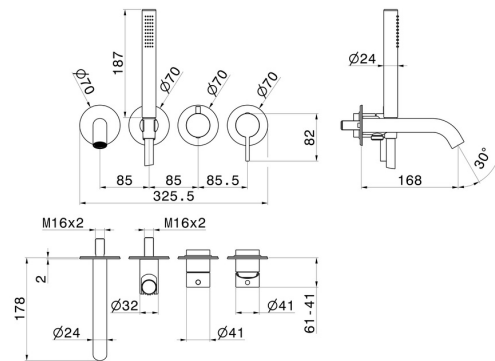

BLINK CHIC

71078E.47.083

Bath group. Ø70 - finish Groove Bronze

Consisting of: concealed single lever bath mixer with diverter, wall spout and shower set.

Groove Bronze

FEATURES

Material	Brass
Technology	Save Water
Installation	Wall concealed part
Hole type	4 holes
Diverter type	Mechanic diverter
Water mixing	Mechanical
Required for installation	<u>31088.00.000</u>

TECHNICAL DRAWING

BLINK CHIC

71078E.47.083

Bath group. Ø70 - finish Groove Bronze

AVAILABLE FINISHES

47.083

Groove Bronze

01.093