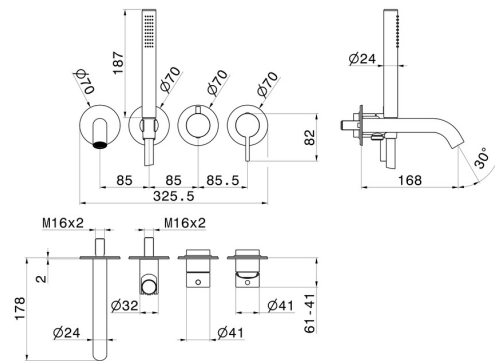

BLINK CHIC

71078E.58.061

Bath group. Ø70 - finish PVD Copper Bronze

Consisting of: concealed single lever bath mixer with diverter, wall spout and shower set.

FEATURES

Material	Brass
Technology	Save Water
Installation	Wall concealed part
Hole type	4 holes
Diverter type	Mechanic diverter
Water mixing	Mechanical
Required for installation	<u>31088.00.000</u>

TECHNICAL DRAWING

BLINK CHIC

71078E.58.061

Bath group. Ø70 - finish PVD Copper Bronze

AVAILABLE FINISHES

58.061

PVD Copper Bronze

01.093