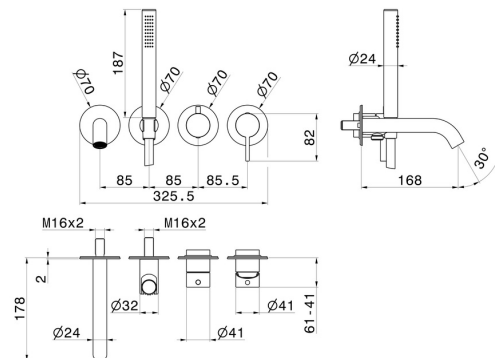

# BLINK CHIC

**71078E.58.063**

Bath group. Ø70 - finish PVD Gun Metal

Consisting of: concealed single lever bath mixer with diverter, wall spout and shower set.

## FEATURES

|                           |                            |
|---------------------------|----------------------------|
| Material                  | <b>Brass</b>               |
| Technology                | <b>Save Water</b>          |
| Installation              | <b>Wall concealed part</b> |
| Hole type                 | <b>4 holes</b>             |
| Diverter type             | <b>Mechanic diverter</b>   |
| Water mixing              | <b>Mechanical</b>          |
| Required for installation | <b><u>31088.00.000</u></b> |

## TECHNICAL DRAWING

 **AR Preview**  
try it in your home

**More Details**  
on our [website](#)

**BLINK CHIC**

**71078E.58.063**

Bath group. Ø70 - finish PVD Gun Metal

**AVAILABLE FINISHES**

---