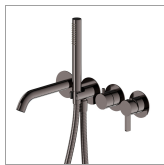

# BLINK CHIC

**71078E.58.063**

Bath group. Ø70 - finish PVD Gun Metal

Consisting of: concealed single lever bath mixer with diverter, wall spout and shower set.

## FEATURES

|                           |                            |
|---------------------------|----------------------------|
| Material                  | <b>Brass</b>               |
| Technology                | <b>Save Water</b>          |
| Installation              | <b>Wall concealed part</b> |
| Hole type                 | <b>4 holes</b>             |
| Diverter type             | <b>Mechanic diverter</b>   |
| Water mixing              | <b>Mechanical</b>          |
| Required for installation | <b><u>31088.00.000</u></b> |

## TECHNICAL DRAWING

 **AR Preview**  
try it in your home

**More Details**  
on our [website](#)

**BLINK CHIC**

**71078E.58.063**

Bath group. Ø70 - finish PVD Gun Metal

**AVAILABLE FINISHES**

---