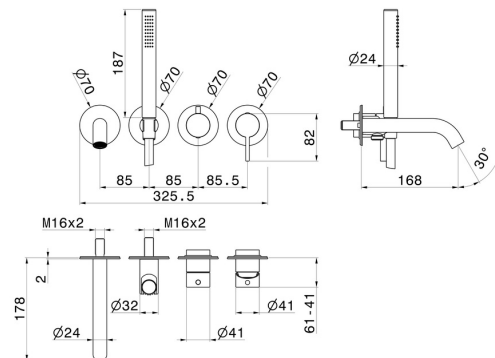

BLINK CHIC

71078E.59.098

Bath group. Ø70 - finish PVD Brushed Pale Gold

Consisting of: concealed single lever bath mixer with diverter, wall spout and shower set.

FEATURES

Material	Brass
Technology	Save Water
Installation	Wall concealed part
Hole type	4 holes
Diverter type	Mechanic diverter
Water mixing	Mechanical
Required for installation	<u>31088.00.000</u>

TECHNICAL DRAWING

BLINK CHIC

71078E.59.098

Bath group. Ø70 - finish PVD Brushed Pale Gold

AVAILABLE FINISHES

59.098

PVD Brushed Pale Gold

01.093