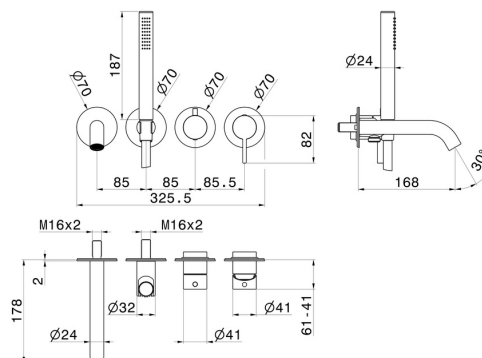

BLINK CHIC

71178E.01.093

Bath group. Ø70 - finish Matt Black

Luxury. Consisting of: concealed single lever bath mixer with diverter, wall spout and shower set.

SAVE WATER

Matt Black

FEATURES

Material	Brass
Technology	Save Water
Installation	Wall concealed part
Hole type	4 holes
Diverter type	Mechanic diverter
Water mixing	Mechanical
Required for installation	<u>31088.00.000</u>

TECHNICAL DRAWING

 **AR Preview**
try it in your home

More Details
on our [website](#)

BLINK CHIC

71178E.01.093

Bath group. Ø70 - finish Matt Black

AVAILABLE FINISHES

01.093