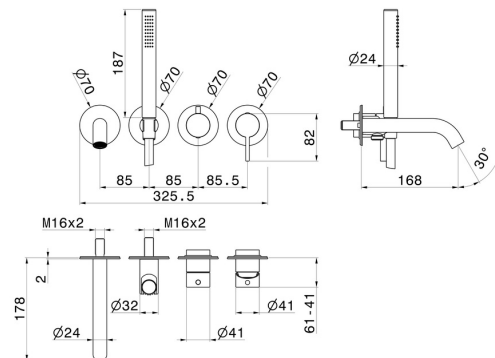

BLINK CHIC

71178E.21.018

Bath group. Ø70 - finish Chrome

Luxury. Consisting of: concealed single lever bath mixer with diverter, wall spout and shower set.

FEATURES

Material	Brass
Technology	Save Water
Installation	Wall concealed part
Hole type	4 holes
Diverter type	Mechanic diverter
Water mixing	Mechanical
Required for installation	<u>31088.00.000</u>

TECHNICAL DRAWING

BLINK CHIC

71178E.21.018

Bath group. Ø70 - finish Chrome

AVAILABLE FINISHES

21.018

Chrome

01.093