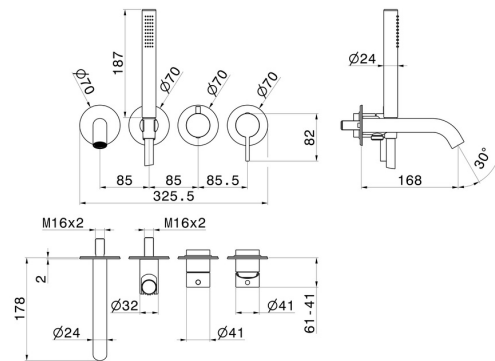

# BLINK CHIC

**71178E.47.083**

Bath group. Ø70 - finish Groove Bronze

Luxury. Consisting of: concealed single lever bath mixer with diverter, wall spout and shower set.

Groove Bronze

## FEATURES

|                           |                            |
|---------------------------|----------------------------|
| Material                  | <b>Brass</b>               |
| Technology                | <b>Save Water</b>          |
| Installation              | <b>Wall concealed part</b> |
| Hole type                 | <b>4 holes</b>             |
| Diverter type             | <b>Mechanic diverter</b>   |
| Water mixing              | <b>Mechanical</b>          |
| Required for installation | <b><u>31088.00.000</u></b> |

## TECHNICAL DRAWING

**BLINK CHIC**

**71178E.47.083**

Bath group. Ø70 - finish Groove Bronze

**AVAILABLE FINISHES**

---

**47.083**

Groove Bronze