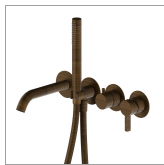

# BLINK CHIC

**71178E.47.083**

Bath group. Ø70 - finish Groove Bronze

Luxury. Consisting of: concealed single lever bath mixer with diverter, wall spout and shower set.

Groove Bronze

## FEATURES

|                           |                            |
|---------------------------|----------------------------|
| Material                  | <b>Brass</b>               |
| Technology                | <b>Save Water</b>          |
| Installation              | <b>Wall concealed part</b> |
| Hole type                 | <b>4 holes</b>             |
| Diverter type             | <b>Mechanic diverter</b>   |
| Water mixing              | <b>Mechanical</b>          |
| Required for installation | <b><u>31088.00.000</u></b> |

## TECHNICAL DRAWING

**BLINK CHIC**

**71178E.47.083**

Bath group. Ø70 - finish Groove Bronze

**AVAILABLE FINISHES**

---

**47.083**

Groove Bronze

**59.098**

finish PVD Brushed Pale Gold

**61.020**

finish PVD Glossy Gold