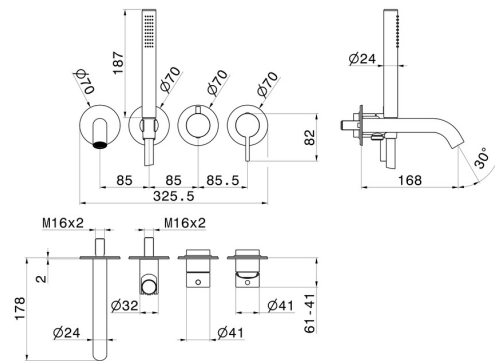

# BLINK CHIC

**71178E.58.061**

Bath group. Ø70 - finish PVD Copper Bronze

Luxury. Consisting of: concealed single lever bath mixer with diverter, wall spout and shower set.

## FEATURES

Material	<b>Brass</b>
Technology	<b>Save Water</b>
Installation	<b>Wall concealed part</b>
Hole type	<b>4 holes</b>
Diverter type	<b>Mechanic diverter</b>
Water mixing	<b>Mechanical</b>
Required for installation	<b><u>31088.00.000</u></b>

## TECHNICAL DRAWING

**BLINK CHIC**

**71178E.58.061**

Bath group. Ø70 - finish PVD Copper Bronze

**AVAILABLE FINISHES**

---

**58.061**

PVD Copper Bronze