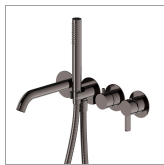

BLINK CHIC

71178E.58.063

Bath group. Ø70 - finish PVD Gun Metal

Luxury. Consisting of: concealed single lever bath mixer with diverter, wall spout and shower set.

FEATURES

Material	Brass
Technology	Save Water
Installation	Wall concealed part
Hole type	4 holes
Diverter type	Mechanic diverter
Water mixing	Mechanical
Required for installation	<u>31088.00.000</u>

TECHNICAL DRAWING

BLINK CHIC

71178E.58.063

Bath group. Ø70 - finish PVD Gun Metal

AVAILABLE FINISHES

58.063

PVD Gun Metal

01.093

finish PVD Brushed Pale Gold

61.020

finish PVD Glossy Gold