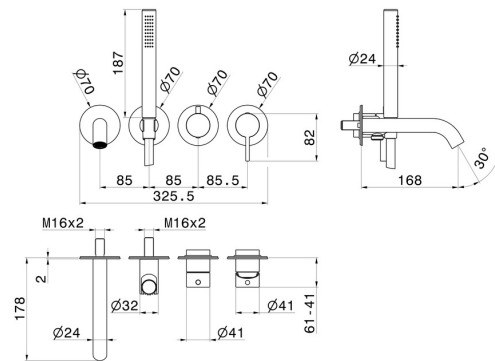

BLINK CHIC

71178E.58.063

Bath group. Ø70 - finish PVD Gun Metal

Luxury. Consisting of: concealed single lever bath mixer with diverter, wall spout and shower set.

FEATURES

Material	Brass
Technology	Save Water
Installation	Wall concealed part
Hole type	4 holes
Diverter type	Mechanic diverter
Water mixing	Mechanical
Required for installation	<u>31088.00.000</u>

TECHNICAL DRAWING

BLINK CHIC

71178E.58.063

Bath group. Ø70 - finish PVD Gun Metal

AVAILABLE FINISHES

58.063

PVD Gun Metal

01.093