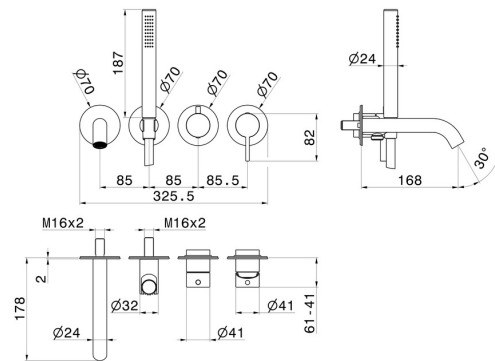

# BLINK CHIC

**71178E.59.098**

Bath group. Ø70 - finish PVD Brushed Pale Gold

Luxury. Consisting of: concealed single lever bath mixer with diverter, wall spout and shower set.

## FEATURES

Material	<b>Brass</b>
Technology	<b>Save Water</b>
Installation	<b>Wall concealed part</b>
Hole type	<b>4 holes</b>
Diverter type	<b>Mechanic diverter</b>
Water mixing	<b>Mechanical</b>
Required for installation	<b><u>31088.00.000</u></b>

## TECHNICAL DRAWING

**BLINK CHIC**

**71178E.59.098**

Bath group. Ø70 - finish PVD Brushed Pale Gold

**AVAILABLE FINISHES**

---

**59.098**

PVD Brushed Pale Gold