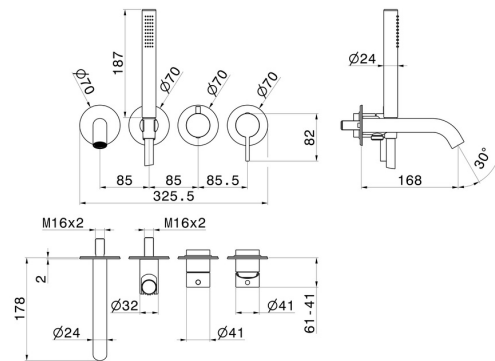

# BLINK CHIC

**71178E.61.020**

Bath group. Ø70 - finish PVD Glossy Gold

Luxury. Consisting of: concealed single lever bath mixer with diverter, wall spout and shower set.

PVD Glossy Gold

## FEATURES

Material	<b>Brass</b>
Technology	<b>Save Water</b>
Installation	<b>Wall concealed part</b>
Hole type	<b>4 holes</b>
Diverter type	<b>Mechanic diverter</b>
Water mixing	<b>Mechanical</b>
Required for installation	<b><u>31088.00.000</u></b>

## TECHNICAL DRAWING

 **AR Preview**  
try it in your home

**More Details**  
on our [website](#)

**BLINK CHIC**

**71178E.61.020**

Bath group. Ø70 - finish PVD Glossy Gold

**AVAILABLE FINISHES**

---