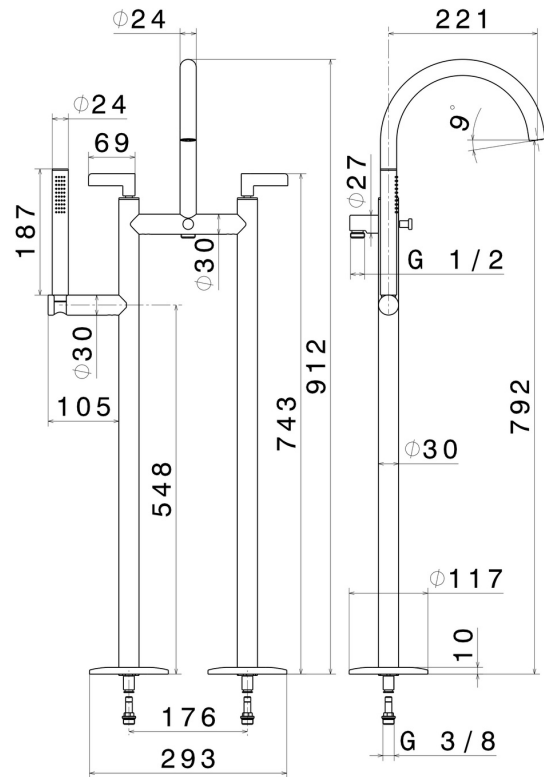

BLINK CHIC

71086C.21.018

Bath group - finish Chrome

With floor supply pillars, automatic diverter, L=150 cm flexible and hand shower.

FEATURES

Material
Technology
Installation
Diverter type
Water mixing

Brass
Save Water
Floor mounted
Automatic diverter
Mechanical

TECHNICAL DRAWING

 **AR Preview**
try it in your home

More Details
on our [website](#)

BLINK CHIC

71086C.21.018

Bath group - finish Chrome

AVAILABLE FINISHES

21.018

Chrome

01.093

finish Matt Black

47.083

finish Groove Bronze

58.061

finish PVD Copper Bronze

58.063