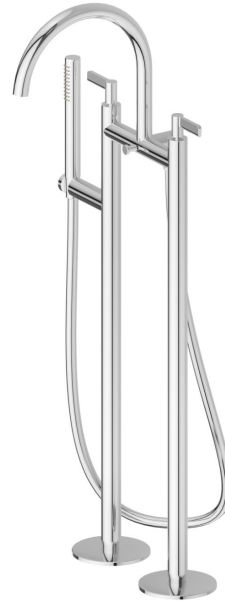

BLINK CHIC

71086C.21.018

Bath group - finish Chrome

With floor supply pillars, automatic diverter, L=150 cm flexible and hand shower.

FEATURES

Material
Technology
Installation
Diverter type
Water mixing

Brass
Save Water
Floor mounted
Automatic diverter
Mechanical

TECHNICAL DRAWING

 **AR Preview**
try it in your home

More Details
on our [website](#)

BLINK CHIC

71086C.21.018

Bath group - finish Chrome

AVAILABLE FINISHES

21.018

Chrome

01.093

finish Matt Black

47.083

finish Groove Bronze

58.061

finish PVD Copper Bronze

58.063

finish PVD Gun Metal

59.098

finish PVD Brushed Pale Gold

61.020

finish PVD Glossy Gold

AR Preview
try it in your home

More Details
on our [website](#)