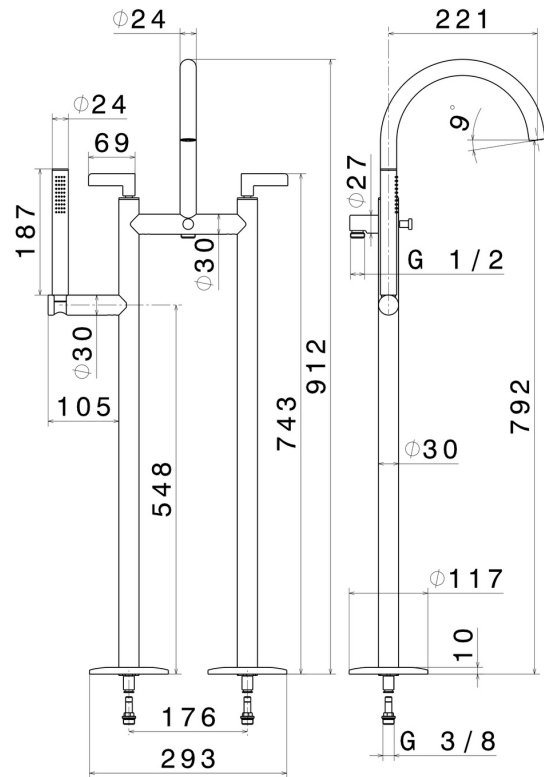

TECHNICAL DRAWING

AR Preview
try it in your home

More Details
on our [website](#)