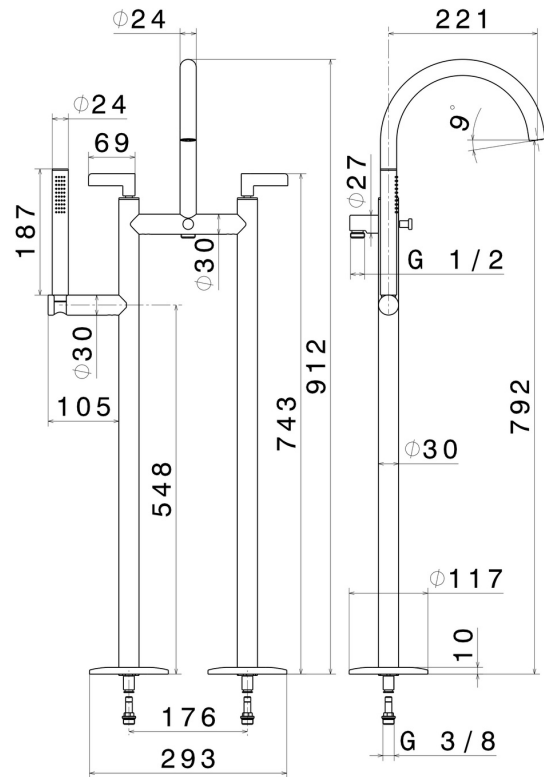

BLINK CHIC

71186C.21.018

Bath group - finish Chrome

Luxury. With floor supply pillars, automatic diverter, L=150 cm flexible and hand shower.

FEATURES

Material
Technology
Installation
Diverter type
Water mixing

Brass
Save Water
Floor mounted
Automatic diverter
Mechanical

TECHNICAL DRAWING

 **AR Preview**
try it in your home

More Details
on our [website](#)

BLINK CHIC

71186C.21.018

Bath group - finish Chrome

AVAILABLE FINISHES