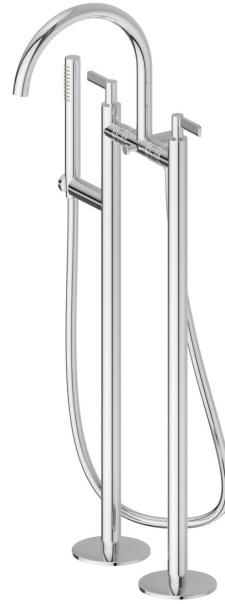

BLINK CHIC

71186C.21.018

Bath group - finish Chrome

Luxury. With floor supply pillars, automatic diverter, L=150 cm flexible and hand shower.

FEATURES

Material
Technology
Installation
Diverter type
Water mixing

Brass
Save Water
Floor mounted
Automatic diverter
Mechanical

TECHNICAL DRAWING

 **AR Preview**
try it in your home

More Details
on our [website](#)

BLINK CHIC

71186C.21.018

Bath group - finish Chrome

AVAILABLE FINISHES

21.018

Chrome

01.093

finish Matt Black

47.083

finish Groove Bronze

58.061

finish PVD Copper Bronze

58.063

finish PVD Gun Metal

59.098

finish PVD Brushed Pale Gold

61.020

finish PVD Glossy Gold

AR Preview
try it in your home

More Details
on our [website](#)