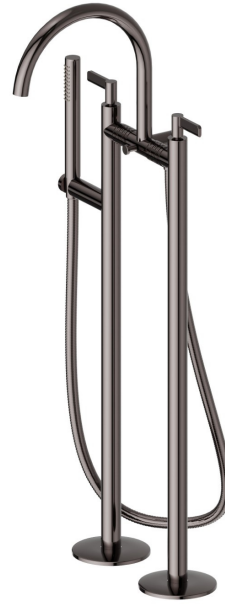

BLINK CHIC

71186C.58.063

Bath group - finish PVD Gun Metal

Luxury. With floor supply pillars, automatic diverter, L=150 cm flexible and hand shower.

FEATURES

- | | |
|---------------|---------------------------|
| Material | Brass |
| Technology | Save Water |
| Installation | Floor mounted |
| Diverter type | Automatic diverter |
| Water mixing | Mechanical |

TECHNICAL DRAWING

BLINK CHIC

71186C.58.063

Bath group - finish PVD Gun Metal

AVAILABLE FINISHES

58.063

PVD Gun Metal

01.093

finish Matt Black

21.018

finish Chrome

47.083

finish Groove Bronze

58.061

finish PVD Copper Bronze

59.098

finish PVD Brushed Pale Gold

61.020

finish PVD Glossy Gold