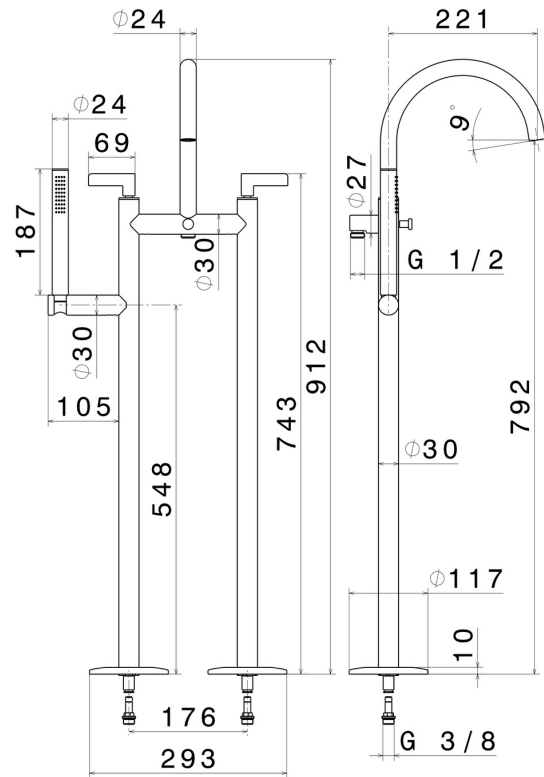

BLINK CHIC

71186C.58.063

Bath group - finish PVD Gun Metal

Luxury. With floor supply pillars, automatic diverter, L=150 cm flexible and hand shower.

FEATURES

- | | |
|---------------|---------------------------|
| Material | Brass |
| Technology | Save Water |
| Installation | Floor mounted |
| Diverter type | Automatic diverter |
| Water mixing | Mechanical |

TECHNICAL DRAWING

BLINK CHIC

71186C.58.063

Bath group - finish PVD Gun Metal

AVAILABLE FINISHES

58.063

PVD Gun Metal

01.093