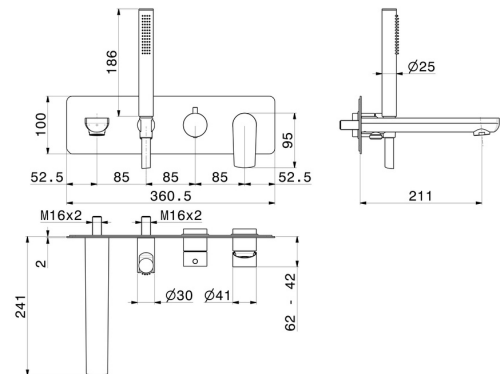

HAKA

72072E.01.014

Bath group - finish Matt White

Consisting of: concealed single lever bath mixer with diverter, wall spout and shower set. External part.

FEATURES

Material	Brass
Technology	Save Water
Installation	Wall concealed part
Water mixing	Mechanical
Required for installation	<u>31088.00.000</u>

TECHNICAL DRAWING

HAKA

72072E.01.014

Bath group - finish Matt White

AVAILABLE FINISHES

01.014

Matt White

01.093