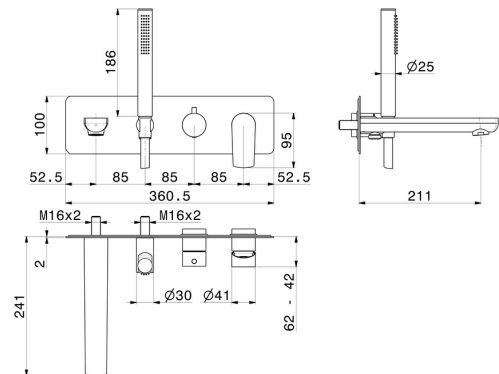

TECHNICAL DRAWING