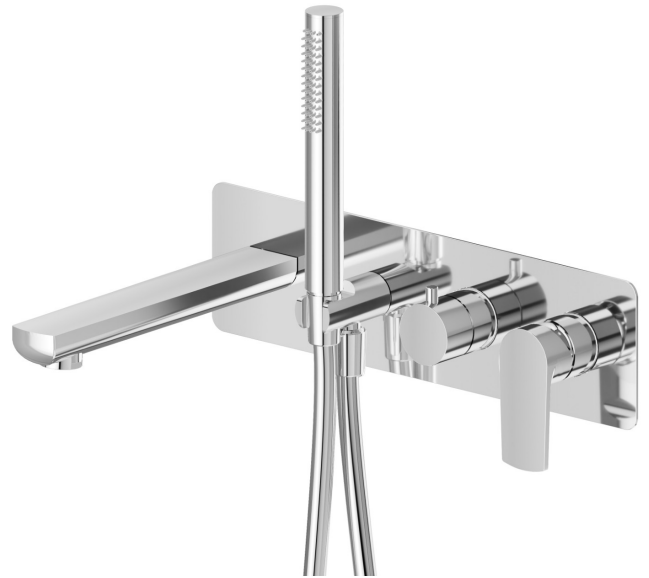

HAKA

72072E.21.018

Bath group - finish Chrome

Consisting of: concealed single lever bath mixer with diverter, wall spout and shower set. External part.

FEATURES

Material	Brass
Technology	Save Water
Installation	Wall concealed part
Water mixing	Mechanical
Required for installation	<u>31088.00.000</u>

TECHNICAL DRAWING

HAKA

72072E.21.018

Bath group - finish Chrome

AVAILABLE FINISHES

21.018

Chrome

01.014

finish Matt White

01.093

finish Matt Black

59.064

finish PVD Brushed Gun Metal

59.066

finish PVD Brushed steel

59.067

finish PVD Brushed Copper Bronze

59.097

finish PVD Brushed Gold