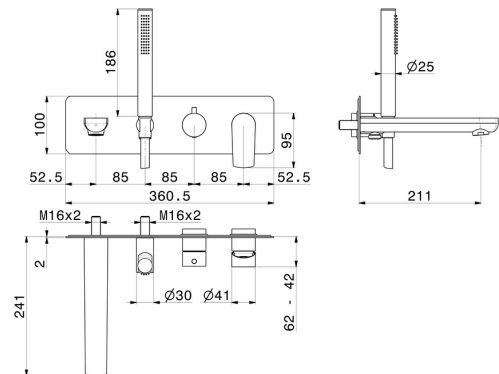

HAKA

72072E.21.018

Bath group - finish Chrome

Consisting of: concealed single lever bath mixer with diverter, wall spout and shower set. External part.

FEATURES

Material	Brass
Technology	Save Water
Installation	Wall concealed part
Water mixing	Mechanical
Required for installation	<u>31088.00.000</u>

TECHNICAL DRAWING

HAKA

72072E.21.018

Bath group - finish Chrome

AVAILABLE FINISHES

21.018

Chrome

01.014