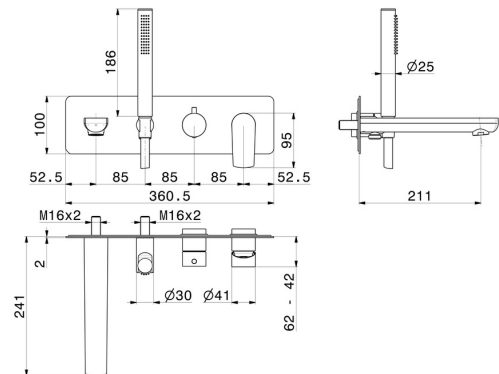

# HAKA

**72072E.59.064**

Bath group - finish PVD Brushed Gun Metal

Consisting of: concealed single lever bath mixer with diverter, wall spout and shower set. External part.

PVD Brushed Gun Metal

## FEATURES

Material	<b>Brass</b>
Technology	<b>Save Water</b>
Installation	<b>Wall concealed part</b>
Water mixing	<b>Mechanical</b>
Required for installation	<b><u>31088.00.000</u></b>

## TECHNICAL DRAWING

**HAKA**

**72072E.59.064**

Bath group - finish PVD Brushed Gun Metal

**AVAILABLE FINISHES**

---

**59.064**

PVD Brushed Gun Metal