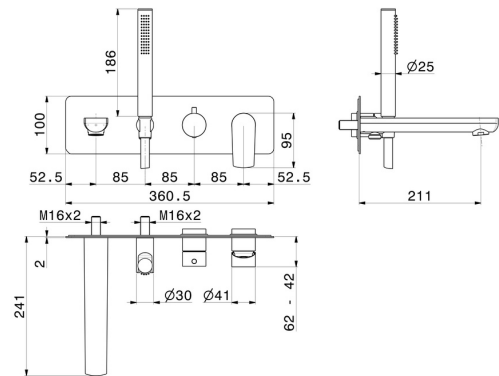

HAKA

72072E.59.066

Bath group - finish PVD Brushed steel

Consisting of: concealed single lever bath mixer with diverter, wall spout and shower set. External part.

PVD Brushed steel

FEATURES

Material	Brass
Technology	Save Water
Installation	Wall concealed part
Water mixing	Mechanical
Required for installation	<u>31088.00.000</u>

TECHNICAL DRAWING

HAKA

72072E.59.066

Bath group - finish PVD Brushed steel

AVAILABLE FINISHES

59.066

PVD Brushed steel

01.014