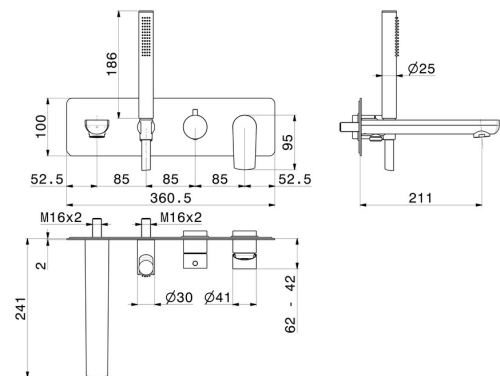

# HAKA

**72072E.59.067**

Bath group - finish PVD Brushed Copper Bronze

Consisting of: concealed single lever bath mixer with diverter, wall spout and shower set. External part.

PVD Brushed Copper Bronze

## FEATURES

Material	<b>Brass</b>
Technology	<b>Save Water</b>
Installation	<b>Wall concealed part</b>
Water mixing	<b>Mechanical</b>
Required for installation	<b><u>31088.00.000</u></b>

## TECHNICAL DRAWING

**HAKA**

**72072E.59.067**

Bath group - finish PVD Brushed Copper Bronze

**AVAILABLE FINISHES**

---

**59.067**

PVD Brushed Copper Bronze