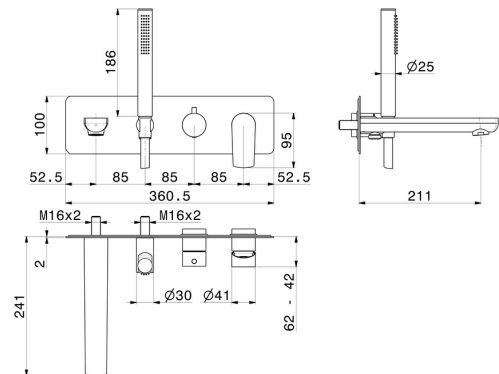

HAKA

72072E.59.097

Bath group - finish PVD Brushed Gold

Consisting of: concealed single lever bath mixer with diverter, wall spout and shower set. External part.

FEATURES

Material	Brass
Technology	Save Water
Installation	Wall concealed part
Water mixing	Mechanical
Required for installation	<u>31088.00.000</u>

TECHNICAL DRAWING

HAKA

72072E.59.097

Bath group - finish PVD Brushed Gold

AVAILABLE FINISHES

59.097

PVD Brushed Gold

01.014