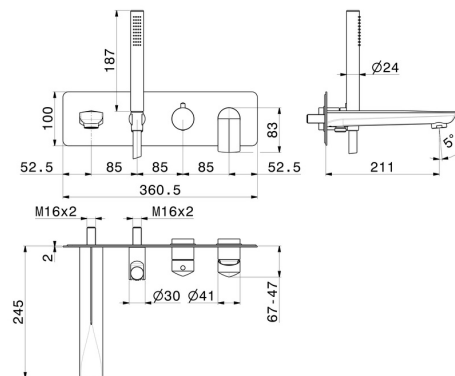

DELTA ZERO

72272E.01.014

Bath group - finish Matt White

Consisting of: concealed single lever bath mixer with diverter, wall spout and shower set

FEATURES

Material	Brass
Technology	Save Water
Installation	Wall concealed part
Diverter type	Mechanic diverter
Water mixing	Mechanical
Required for installation	<u>31088.00.000</u>

TECHNICAL DRAWING

DELTA ZERO

72272E.01.014

Bath group - finish Matt White

AVAILABLE FINISHES

01.014

Matt White

01.093