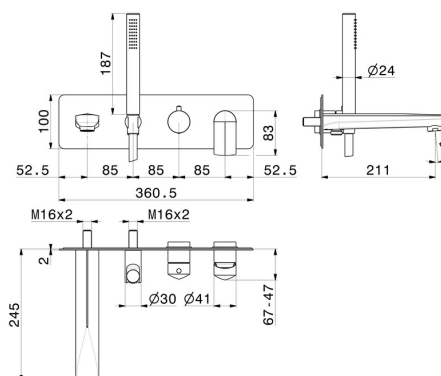

TECHNICAL DRAWING

AR Preview
try it in your home

More Details
on our [website](#)