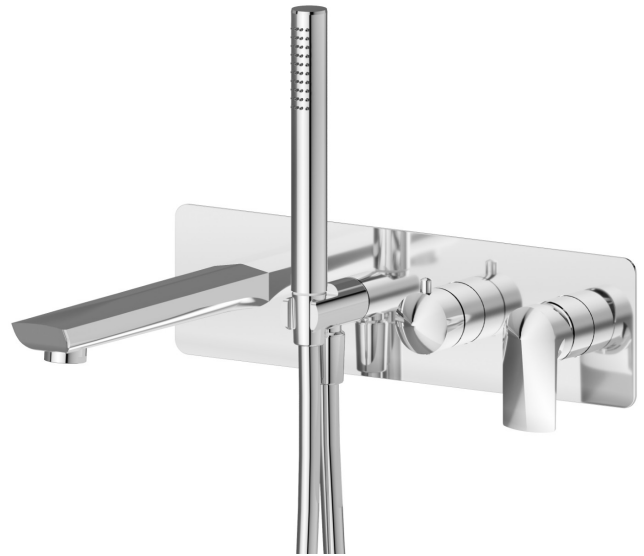

# DELTA ZERO

**72272E.21.018**

Bath group - finish Chrome

Consisting of: concealed single lever bath mixer with diverter, wall spout and shower set

## FEATURES

Material	<b>Brass</b>
Technology	<b>Save Water</b>
Installation	<b>Wall concealed part</b>
Diverter type	<b>Mechanic diverter</b>
Water mixing	<b>Mechanical</b>
Required for installation	<b><u>31088.00.000</u></b>

## TECHNICAL DRAWING

**DELTA ZERO**

**72272E.21.018**

Bath group - finish Chrome

**AVAILABLE FINISHES**

---

**21.018**

Chrome