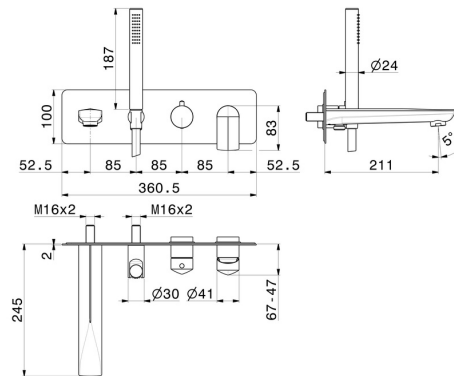

# DELTA ZERO

**72272E.21.018**

Bath group - finish Chrome

Consisting of: concealed single lever bath mixer with diverter, wall spout and shower set

## FEATURES

Material	<b>Brass</b>
Technology	<b>Save Water</b>
Installation	<b>Wall concealed part</b>
Diverter type	<b>Mechanic diverter</b>
Water mixing	<b>Mechanical</b>
Required for installation	<b><u>31088.00.000</u></b>

## TECHNICAL DRAWING

**DELTA ZERO**

**72272E.21.018**

Bath group - finish Chrome

**AVAILABLE FINISHES**

---

**21.018**

Chrome