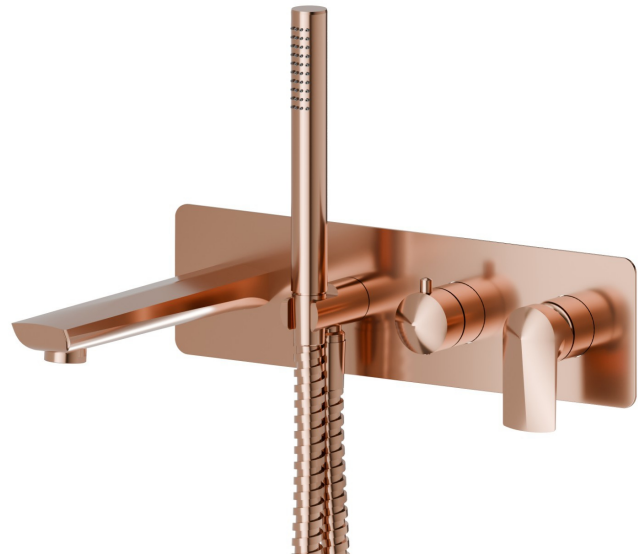

DELTA ZERO

72272E.58.061

Bath group - finish PVD Copper Bronze

Consisting of: concealed single lever bath mixer with diverter, wall spout and shower set

PVD Copper Bronze

FEATURES

Material	Brass
Technology	Save Water
Installation	Wall concealed part
Diverter type	Mechanic diverter
Water mixing	Mechanical
Required for installation	<u>31088.00.000</u>

TECHNICAL DRAWING

DELTA ZERO

72272E.58.061

Bath group - finish PVD Copper Bronze

AVAILABLE FINISHES

58.061

PVD Copper Bronze

01.014

finish Matt White

01.093

finish Matt Black

21.018

finish Chrome

58.063

finish PVD Gun Metal

59.064

finish PVD Brushed Gun Metal

59.067

finish PVD Brushed Copper Bronze

59.097

finish PVD Brushed Gold

61.020

finish PVD Glossy Gold