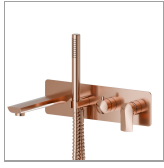

DELTA ZERO

72272E.58.061

Bath group - finish PVD Copper Bronze

Consisting of: concealed single lever bath mixer with diverter, wall spout and shower set

PVD Copper Bronze

FEATURES

Material	Brass
Technology	Save Water
Installation	Wall concealed part
Diverter type	Mechanic diverter
Water mixing	Mechanical
Required for installation	<u>31088.00.000</u>

TECHNICAL DRAWING

DELTA ZERO

72272E.58.061

Bath group - finish PVD Copper Bronze

AVAILABLE FINISHES

58.061

PVD Copper Bronze

01.014