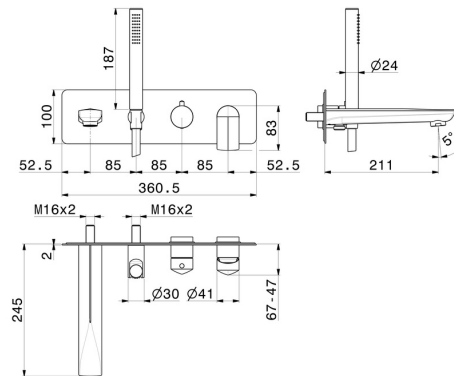

DELTA ZERO

72272E.58.061

Bath group - finish PVD Copper Bronze

Consisting of: concealed single lever bath mixer with diverter, wall spout and shower set

PVD Copper Bronze

FEATURES

Material	Brass
Technology	Save Water
Installation	Wall concealed part
Diverter type	Mechanic diverter
Water mixing	Mechanical
Required for installation	<u>31088.00.000</u>

TECHNICAL DRAWING

DELTA ZERO

72272E.58.061

Bath group - finish PVD Copper Bronze

AVAILABLE FINISHES

58.061

PVD Copper Bronze

01.014